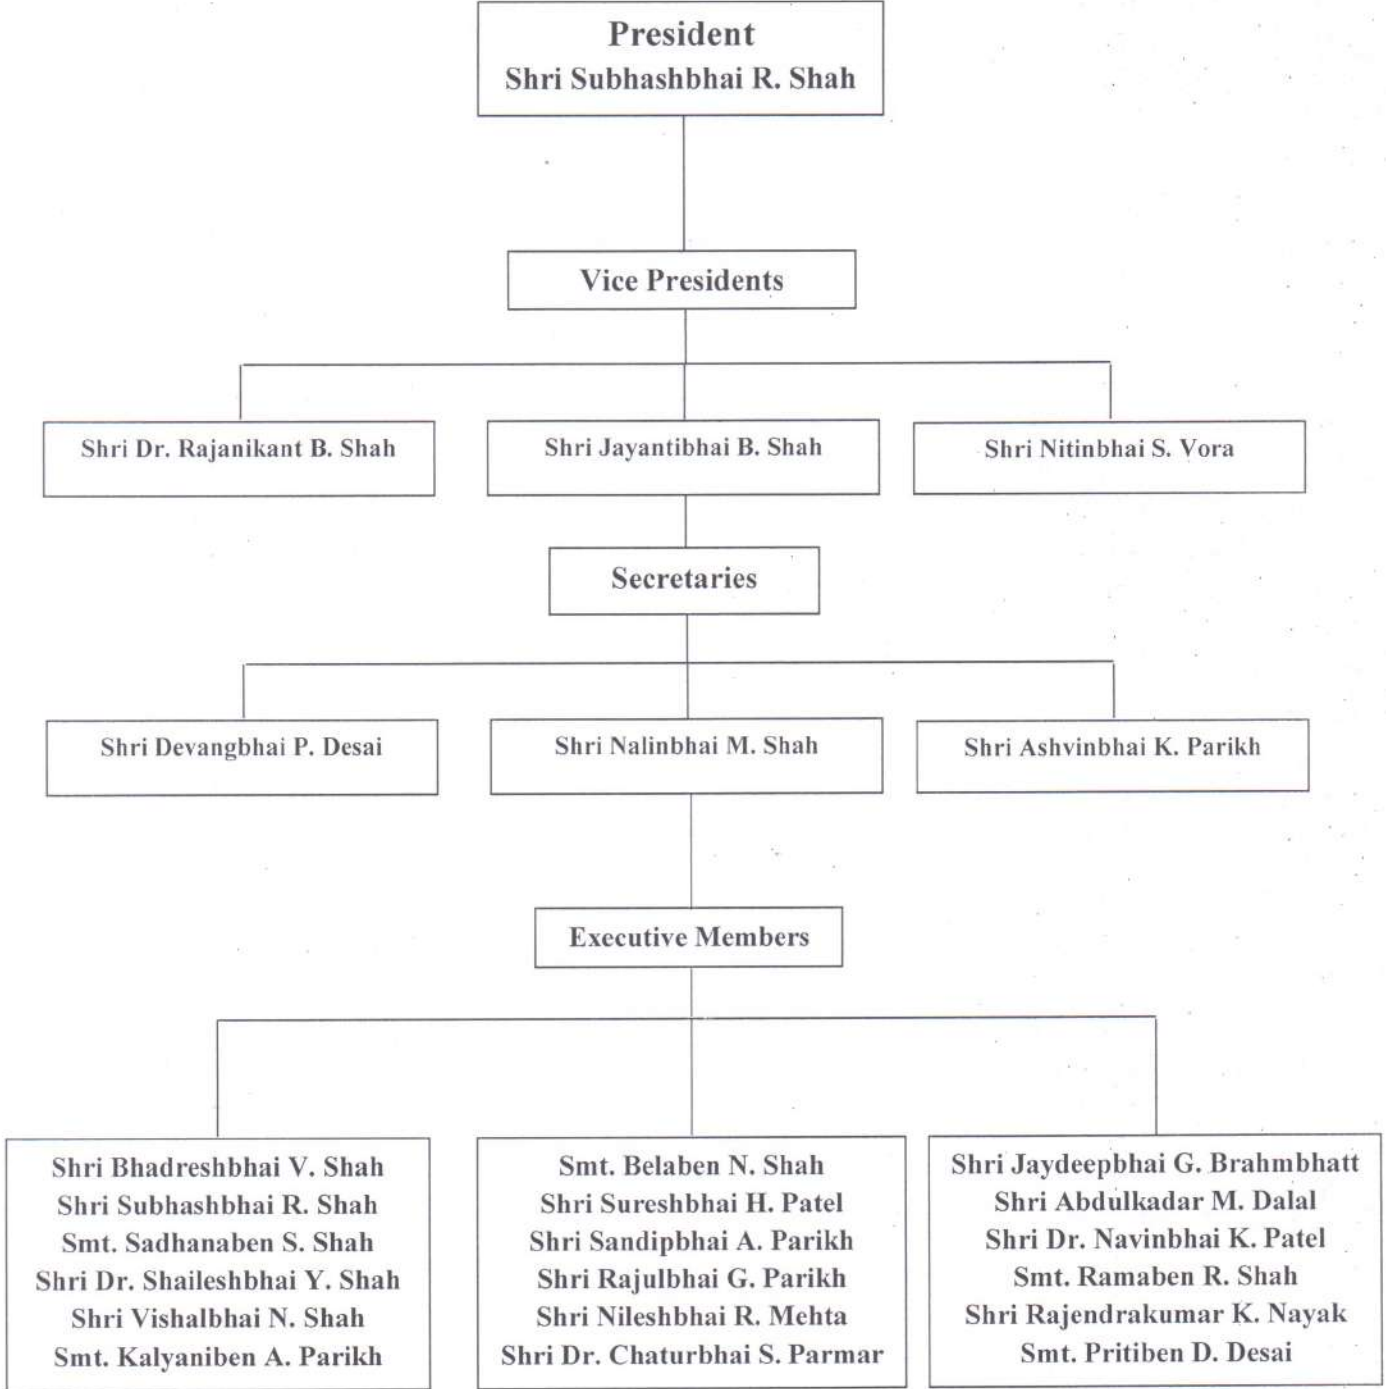

**Organogram of the M. P. Shah Education Society, Kadi**  
**Year – 2022-23**

*Principal*  
Principal  
Maniben M.P. Shah Mahila Arts College  
Kadi - (N.G.)-384440

**Organogram of the Maniben M. P. Shah Mahila Arts College, Kadi**  
**Year – 2022-23**

**Principal**  
Dr. Hina M. Patel

**Vice Principals**  
Dr. Sangitaben C. Acharya  
Mr. Harsukhbhai H. Parmar

**IQAC Committee**

Dr. Hinaben M. Patel - Chair Person  
Dr. Varshaben Brahmabhatt - Coordinator  
Prof. Dharmendrabhai Chaudhari - Co-Coordinator  
Dr. Ratanben Solanki - Member  
Dr. Jaiminiben C. Solanki - Member  
Smt. Diptiben Solanki - Member  
Shri. Nalinbhai M. Shah - Member from Management  
Mr. Chiragbhai Thaker - Industrialist  
Prin. Dr. Narendra Chotaliya - External Expert  
General Secretary – Sipai Asmina T.  
Ladies Representative – Patel Dimpal B.