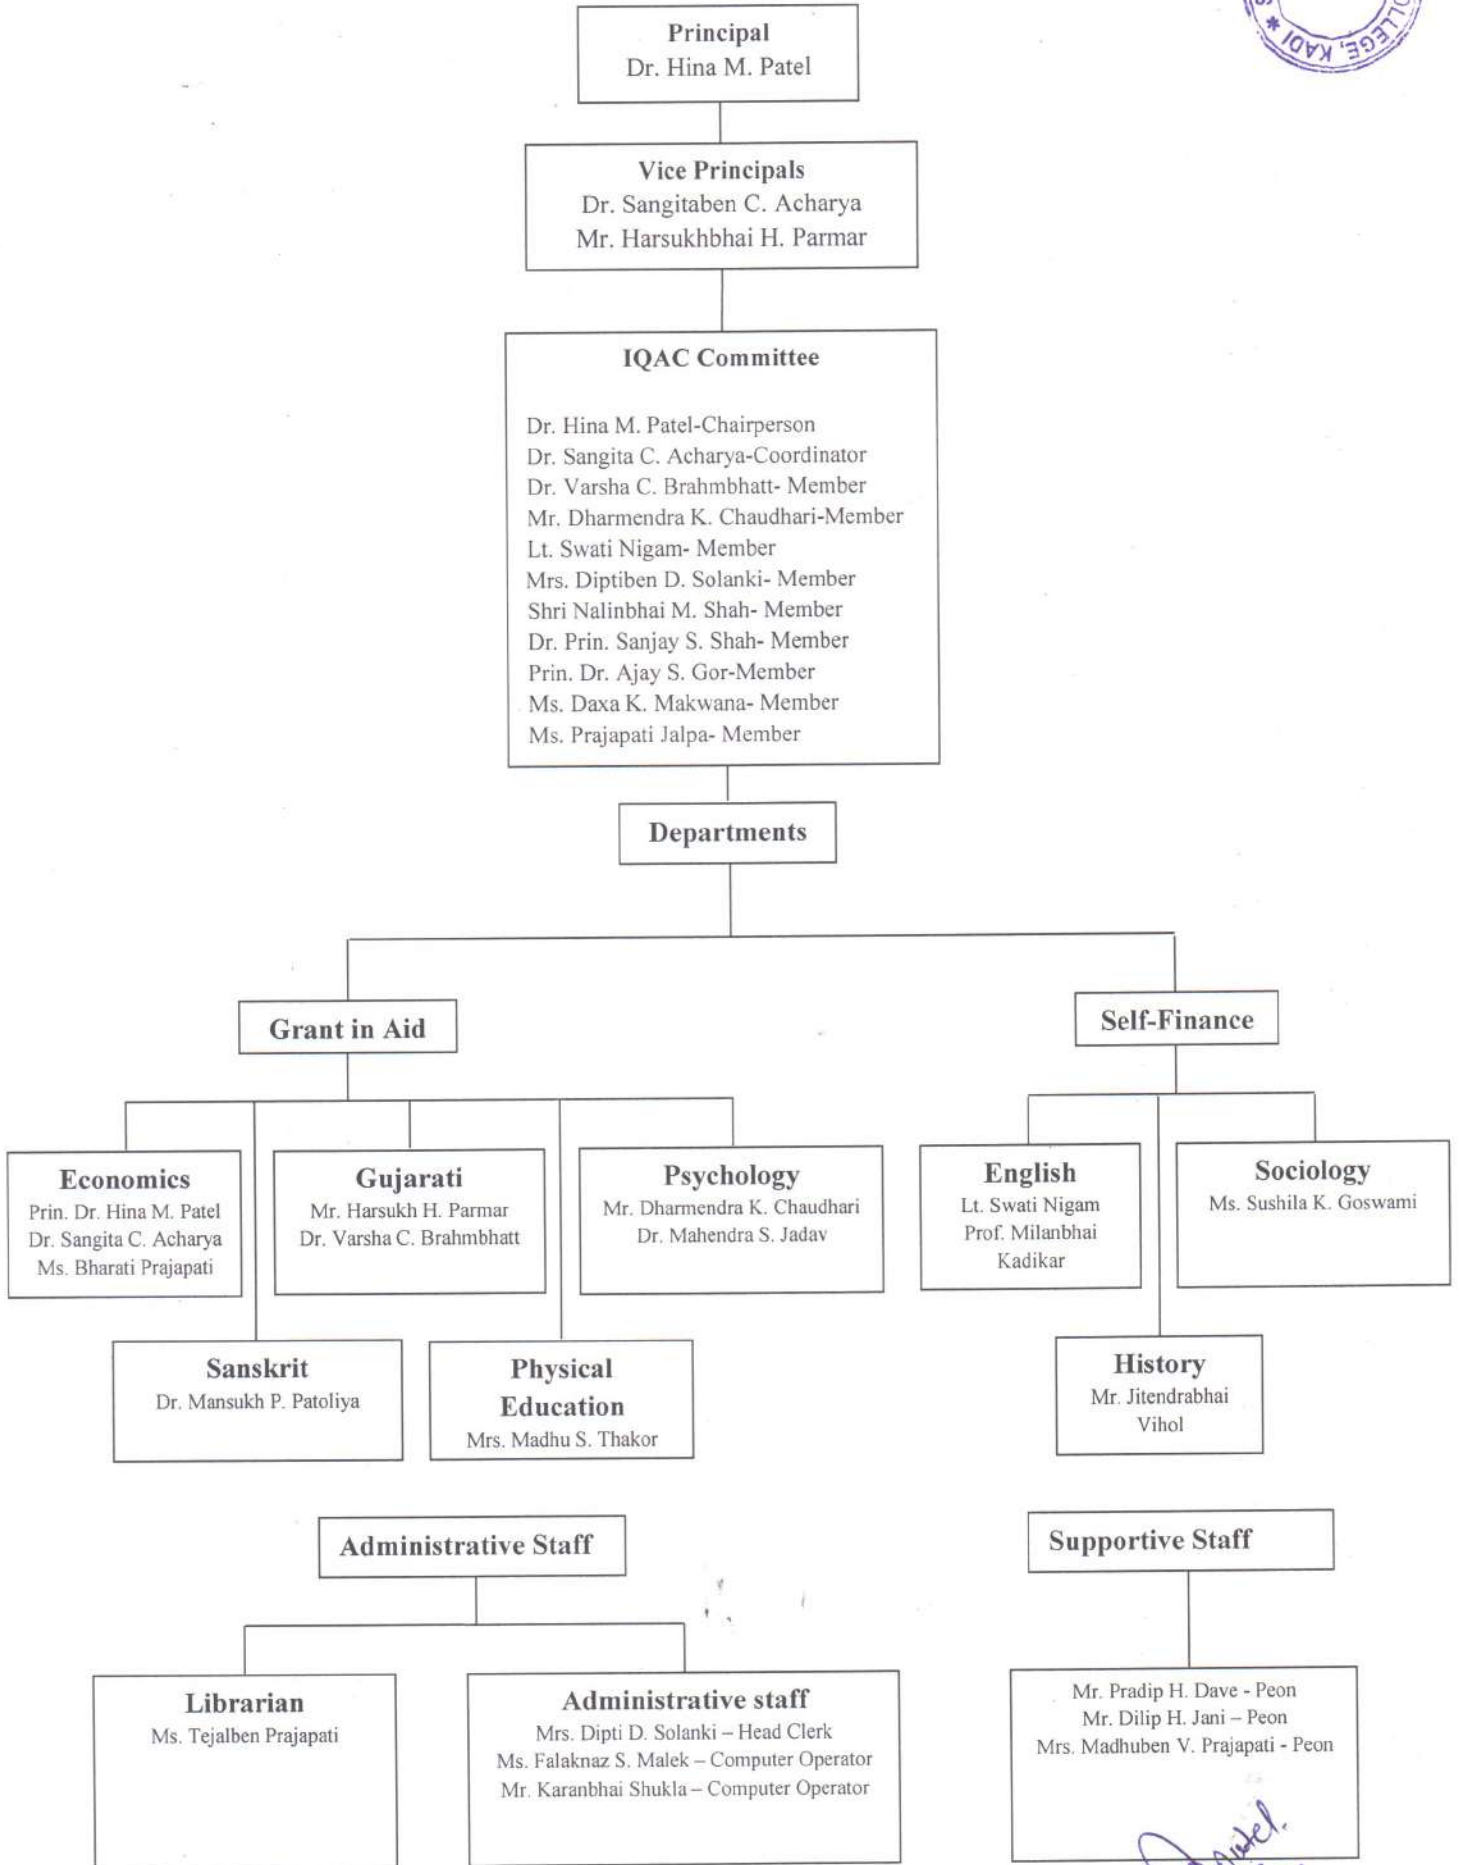

**Organogram of the M. P. Shah Education Society, Kadi  
Year – 2021-22**

  
Principal  
Smt. M.M. Shah Mahila Arts College  
Kadi- (N.G.) -382715

**Organogram of the Smt. M. M. Shah Mahila Arts College, Kadi**  
**Year – 2021-22**