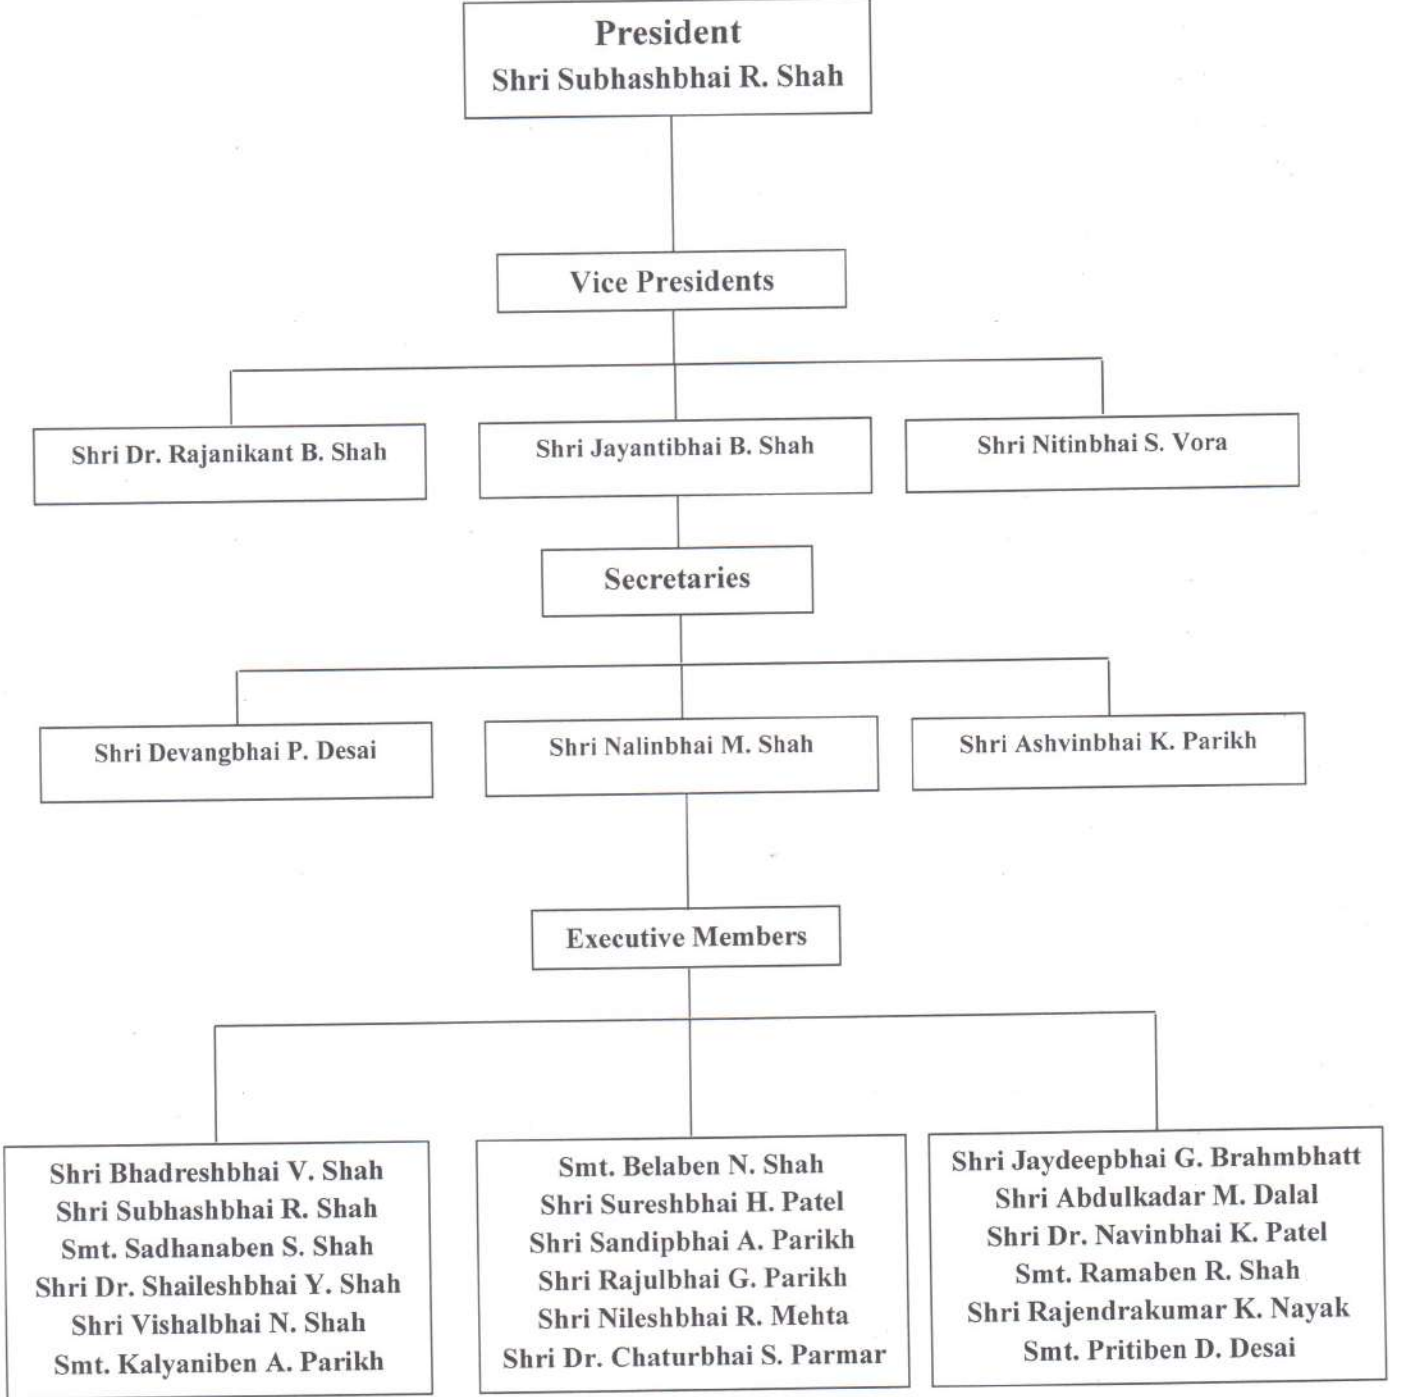

**Organogram of the M. P. Shah Education Society, Kadi  
Year – 2021-22**

  
Principal  
Smt. M.M. Shah Mahila Arts College  
Kadi- (N.G.) -382715

**Organogram of the Smt. M. M. Shah Mahila Arts College, Kadi**  
**Year – 2021-22**